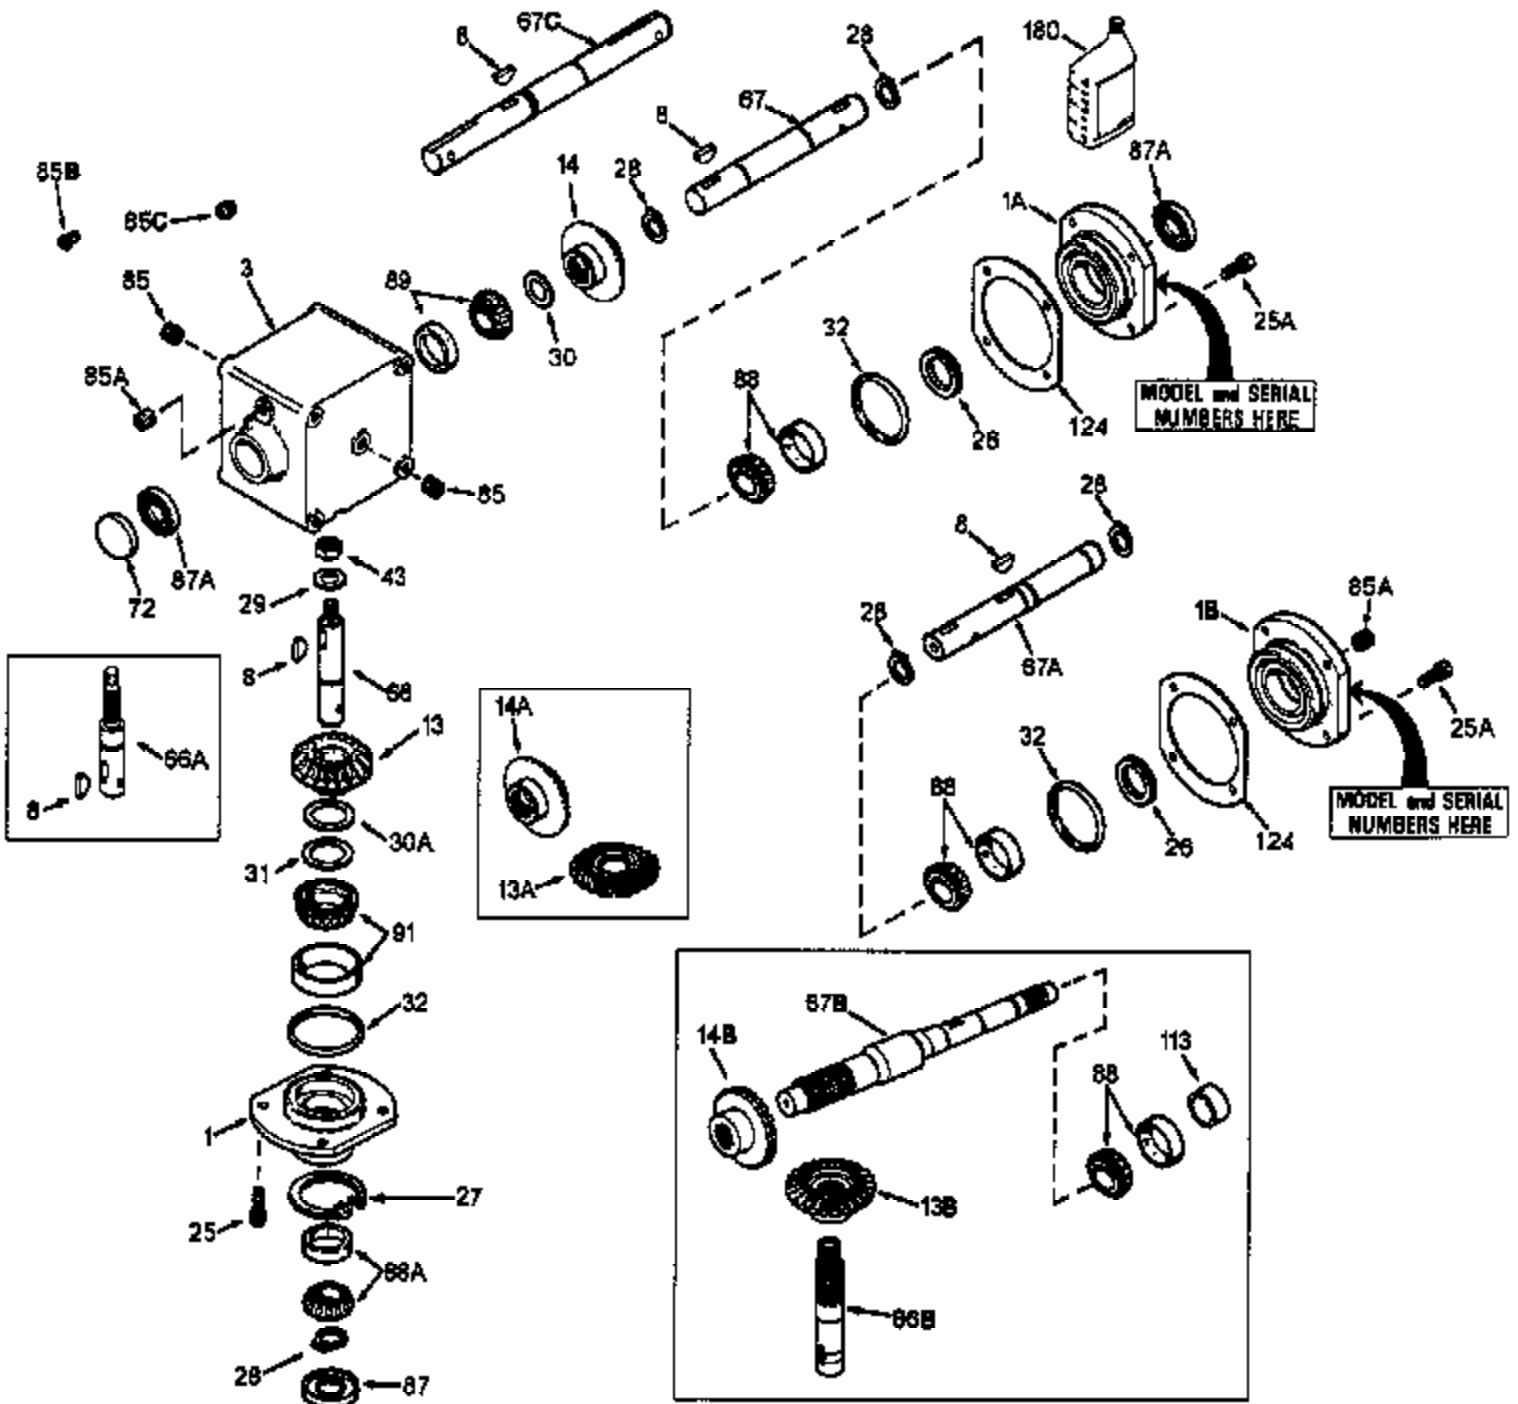

JOIST

DAS ORIGINAL

ILLUSTRATION SHOWS TYPICAL PARTS ONLY. ORDER BY PART NUMBER. PARTS NOT LISTED ARE SUPPLIED BY OEM.

Ref #	Part Number	Qty	Description
1A	786105	1	Retainer Cap
1	786104A	1	Retainer Cap
3	770089	1	Right Angle Drive Housing
13	778317	1	Spiral Bevel Pinion (23 teeth)
14	778318	1	Spiral Bevel Gear (26 teeth)
25	792037	8	Screw, 5/16-18 x 1"
26	780137	1	Load Ring
28	792113	1	Retaining Ring
29	792115	1	Washer
30	780131	1	Shim (1-1/2" OD x 1-1/64" ID x .002 t hick)
31	780138	1	Shim (2" OD x 1.531" ID x .002 thick)
32	788063	2	"O" Ring
43	792110A	1	Locknut, 5/4-16
66	776342	1	Input Shaft (5.38" long)
67	776343A	1	Output Shaft (Incl. 1 of No. 89 & 113)
72	792111	1	Plug
85A	792039	1	Plug, 1/8-27
85	792116	2	Pipe Plug, 1/4-18
87	788064	1	Oil Seal, 1"
87A	788084	1	Oil Seal, 1-3/8"
89	780132	3	Bearing & Cup Assembly (SEE REPAIR MA NUAL)
91	780134	1	Bearing & Cup Assembly (SEE REPAIR MA NUAL)
113	788085A	1	Sleeve
124	780136	1	Shim
180	730229A	1	Gear Oil 80W90

1100-1100-039A Page 2 of 2

Peerless